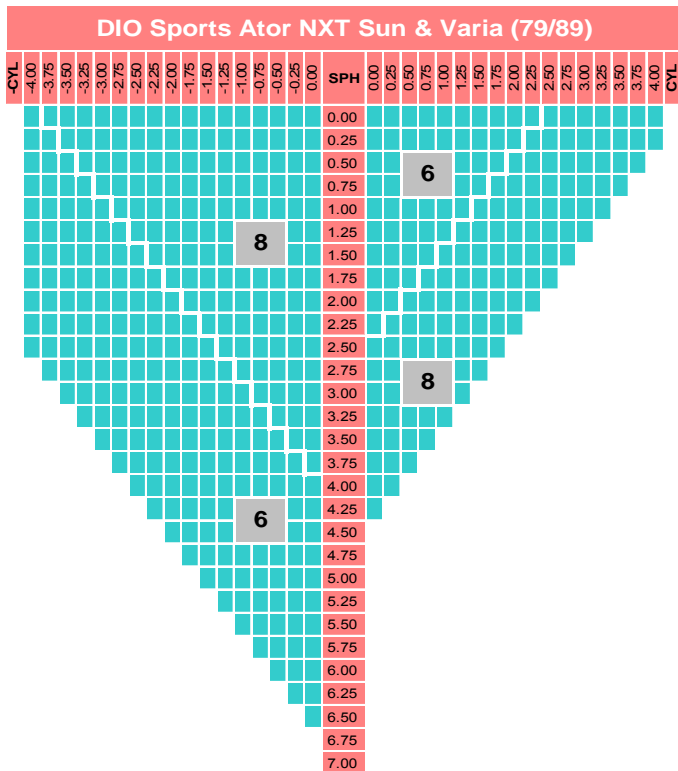

## Specification

Material	NXT Sun	UV cut off (nm)	400
Refractive Index	1.53	Base curve	6/8BC
Gravity	1.11	Max Diameters (mm)	80
Abbe Value	45	Color	Grey/Brown/etc

## Power Chart

79R

Lenticular

Decentration = 10mm

Index = 1.530

※ When your prescription is over of range, please contact us directly.

## Lens Marking Layout