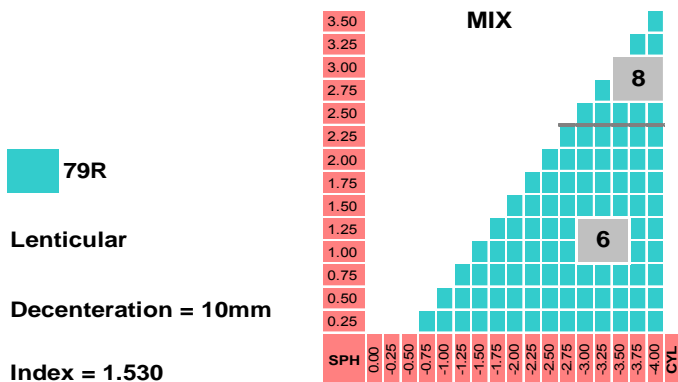

## Specification

Material	NXT Sun	UV cut off (nm)	400
Refractive Index	1.53	Base curve	6/8BC
Gravity	1.11	Max Diameters (mm)	80
Abbe Value	45	Color	Grey/Brown/etc

## Lens Features

- Aspherical SV freeform design for high curve
- As-worn prescription optimization with 0.01D
- Light weight & Slim edge with Aesthetic thickness
- Multi AR coating with EMI

## Power Chart

79R

Lenticular

Decentration = 10mm

Index = 1.530

※ When your prescription is over of range, please contact us directly.